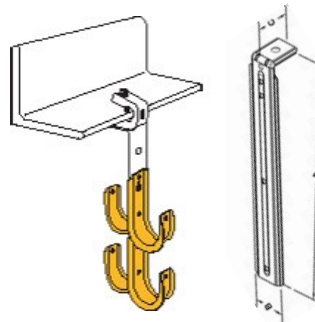

Conduit clip for 1/2" - 3/4" conduit.

In stock: 400 Price: \$0.14

Part # CG4

Cable supports 4 NMC or 8 4-pair UTP, Cat5

In stock: 100 Price: \$0.16

Part # SCH12

1 Piece Strut Clamp for 3/4" EMT; 1/2" Rigid/IMC/ ENT

In stock: 100 Price: \$0.30

Part # SCH8

1 Piece Strut Clamp for 1/2" EMT

In stock: 100 Price: \$0.29

Part # CAT425

[Click link to get specs.](#)

CAT5 Hanger Pouch

In stock: 6 Price: \$9.20

Part # CATHBA

[Click link to get specs.](#)

Extended J-Hook Bracket

In stock: 20 Price: \$0.75

Part # CPNA

Angle Bracket with 1/4" Mounting Hole

In stock: 30 Price: \$0.15

Part # WMX3