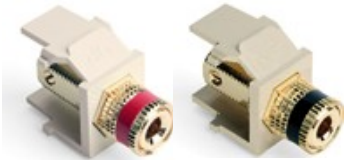

Quickport
Binding Posts

Part #	Color	Band	In Stock	Price
40833-BAE	Almond	Black	13	$2.25
40833-BAR	Almond	Red	13	$2.25
40833-BIE	Ivory	Black	17	$2.25
40833-BIR	Ivory	Red	17	$2.25
40833-BWE	White	Black	15	$2.25
40833-BWR	White	Red	15	$2.25