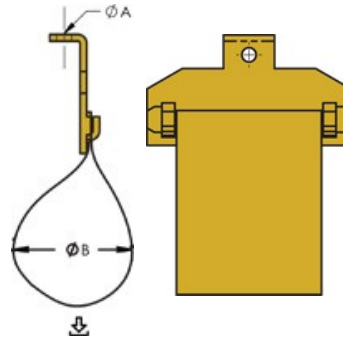

Conduit clip for 1/2" - 3/4" conduit.

In stock: 400 Price: \$0.14

Part # CG4

Cable supports 4 NMC or 8 4-pair UTP, Cat5

In stock: 100 Price: \$0.16

Part # SCH12

1 Piece Strut Clamp for 3/4" EMT; 1/2" Rigid/IMC/ ENT

In stock: 100 Price: \$0.30

Part # SCH8

1 Piece Strut Clamp for 1/2" EMT

In stock: 100 Price: \$0.29

Part # CAT425

[Click link to get specs.](#)

CAT5 Hanger Pouch

In stock: 6 Price: \$9.20