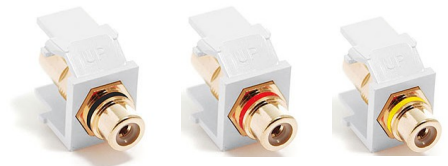

Quickport
RCA Jacks

Part #	Color	Band	In Stock	Price
40830-BAE	Almond	Black	20	$1.95
40830-BAR	Almond	Red	20	$1.95
40830-BAY	Almond	Yellow	20	$1.95
40830-BIE	Ivory	Black	20	$1.95
40830-BIR	Ivory	Red	19	$1.95
40830-BIY	Ivory	Yellow	20	$1.95
40830-BWE	White	Black	16	$1.95
40830-BWR	White	Red	16	$1.95
40830-BWY	White	Yellow	16	$1.95