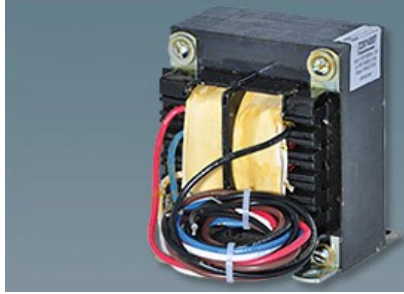

ALTRONIX

PT724A

24 hour 365 day event timer.

O/H QTY	Price
1	$56.75

Part #	Voltage	Amps	O/H Qty	Price
<u>T242100</u>	24VAC	4.16	1	$30.95
	28VAC	3.57		
<u>T2428175</u>	24VAC	7.25	2	$30.95
	28VAC	6.25		

ARLINGTON INDUSTRIES

GROUNDING CLAMPS

Part #	Material	Pipe Size	O/H Qty	Price
720	Zinc Die Cast Brass Plated	1" to 1-1/4"	40	$0.60
720B	Solid Brass w/ Steel Screws	1/2" to 1"	50	$1.10
721B	Solid Brass w/ Steel Screws	1-1/4" to 2"	18	$3.25
720BBS	Solid Brass w/ Brass Screws	1/2" to 1"	35	$1.40

[Back To Index Page](#)